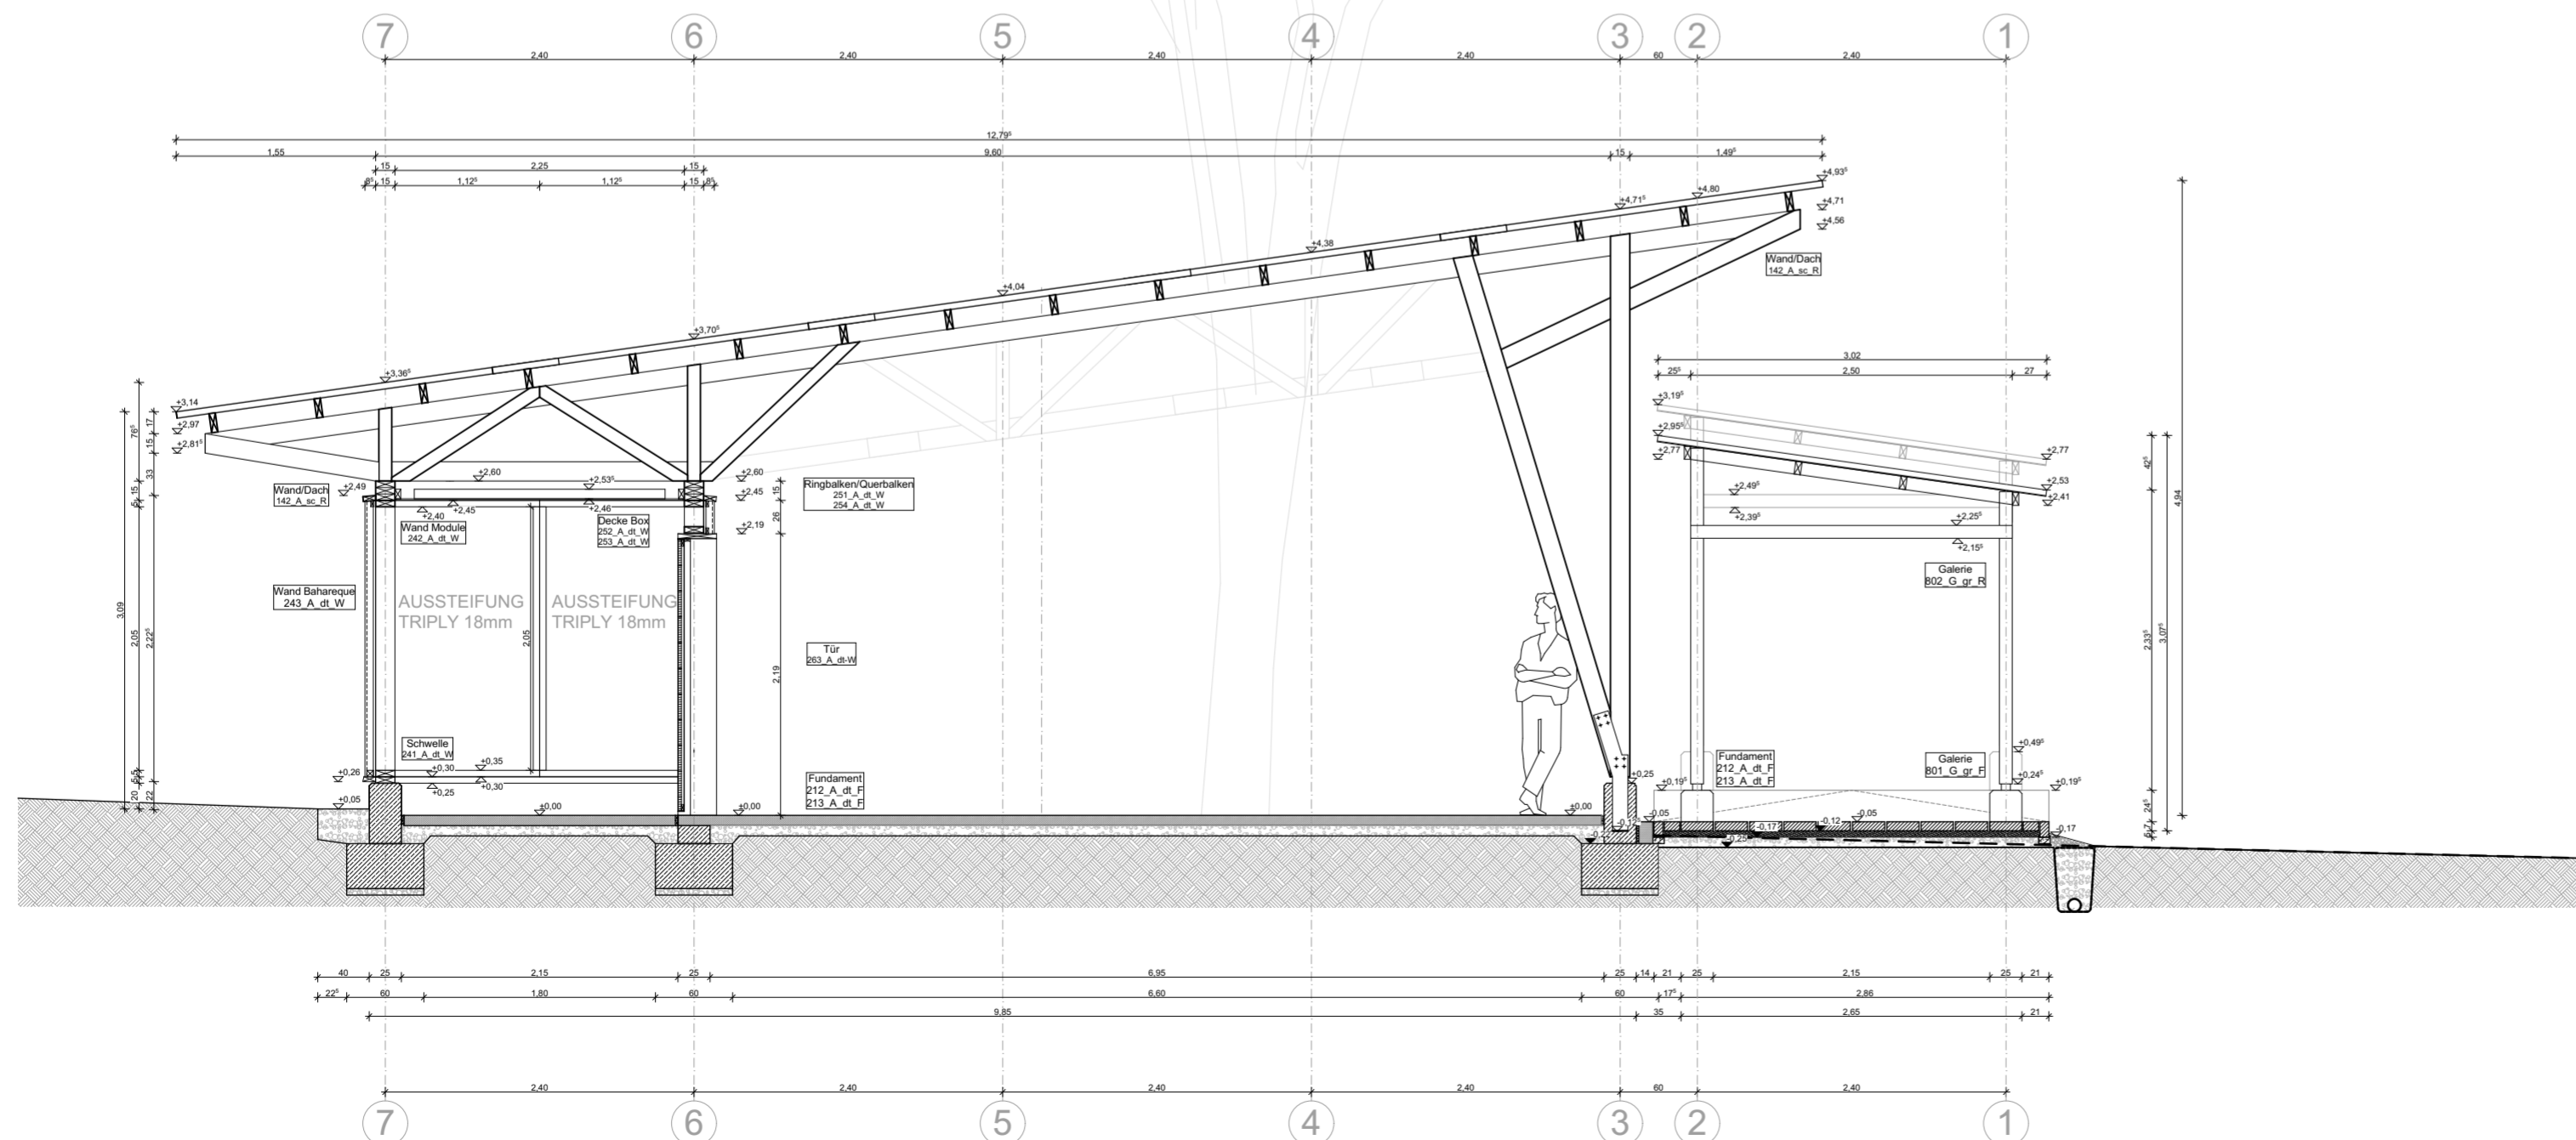

Schnitt C-C

Schnitt G-G

notes:
All measurements/dimensions to check on site!

reference plans:

content:
Schnitte/ Innenansicht Aula

plan nr.: 141_A_sc

drawn by:

KF

date:

22.01.2020

scale: 1:20

sheet size: A2

project:

Centro de Cultura y Ecologia
Santa Catarina, Quiané, México

client:

Santa Catarina
Quiané, México

author:

Hochschule München
Master Studio
DesignBuild Quiané II
Karlstr. 6, 80333 München

new construction of a cultural centre
second building phase